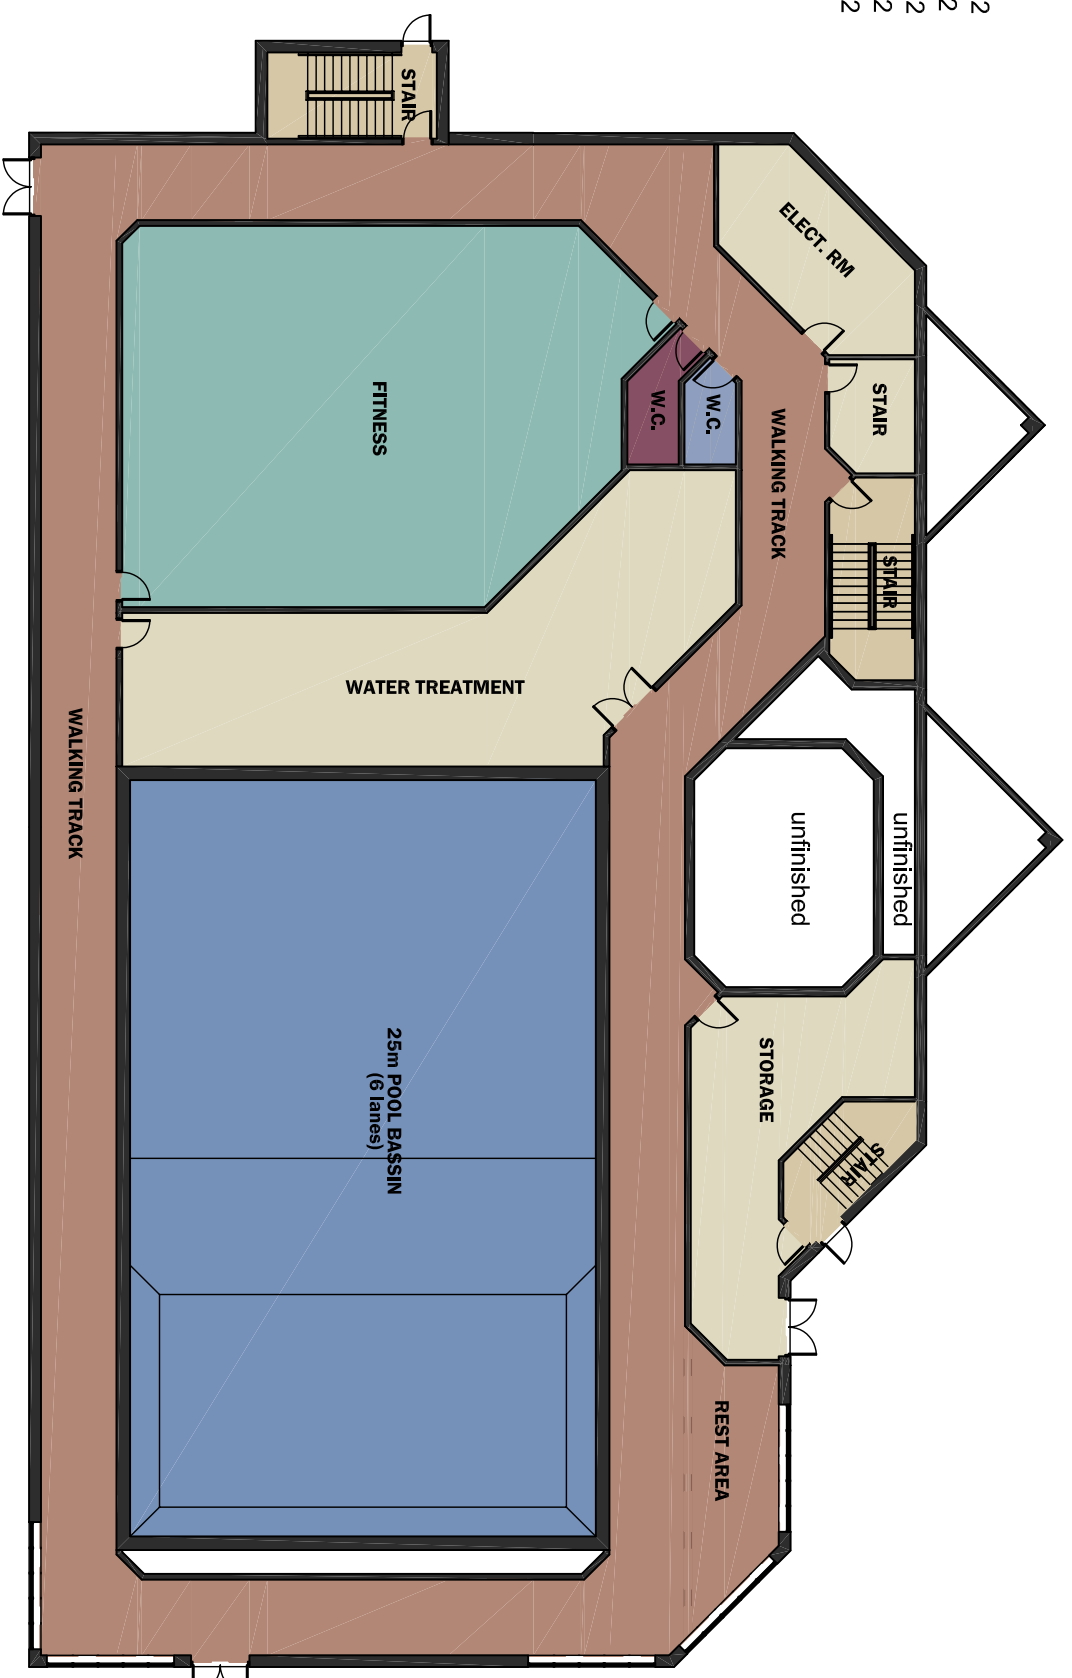

TOTAL OCCUPIED SPACE.....1370 m2
 Area under lobby & locker rooms.....625 m2
 Storage area.....78 m2
 Walking track (under pool deck).....235 m2
 50m pool bassin385 m2

FUNDY CIVIC CENTRE
 Fundy Civic Centre Inc.

Sussex, NB

P08-001

2008.03.18

proposed concept - level 1

1:250

A101

soucy•ellis architects
 Itée, Ltd